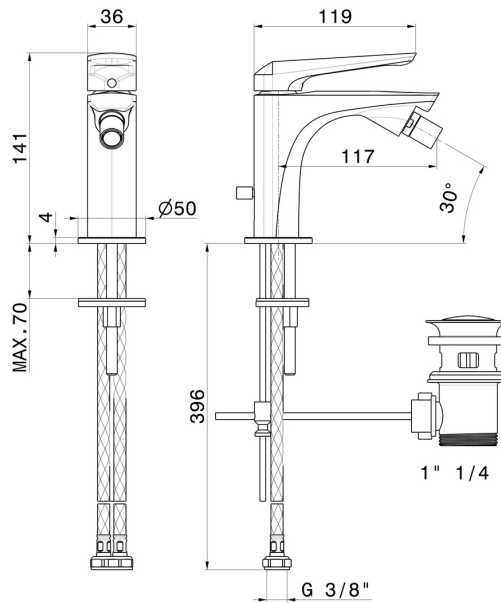

DELTA ZERO

72225.59.097

Single lever bidet mixer - finish PVD Brushed Gold

PVD Brushed Gold

FEATURES

Material	Brass
Technology	Save Water
Installation	Freestanding
Hole type	Single hole
Control type	Single lever
Waste / Drain set	With waste set
Water mixing	Mechanical

TECHNICAL DRAWING

DELTA ZERO

72225.59.097

Single lever bidet mixer - finish PVD Brushed Gold

AVAILABLE FINISHES

59.097

PVD Brushed Gold

01.014