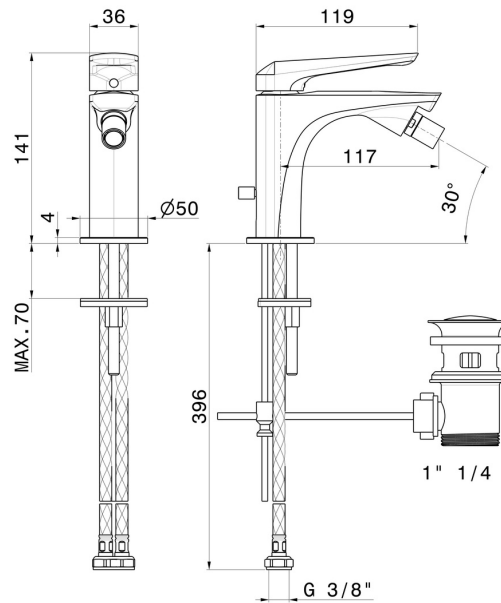

# DELTA ZERO

**72225.61.020**

Single lever bidet mixer - finish PVD Glossy Gold

PVD Glossy Gold

## FEATURES

Material	<b>Brass</b>
Technology	<b>Save Water</b>
Installation	<b>Freestanding</b>
Hole type	<b>Single hole</b>
Control type	<b>Single lever</b>
Waste / Drain set	<b>With waste set</b>
Water mixing	<b>Mechanical</b>

## TECHNICAL DRAWING

**DELTA ZERO**

**72225.61.020**

Single lever bidet mixer - finish PVD Glossy Gold

**AVAILABLE FINISHES**

---

**61.020**

PVD Glossy Gold