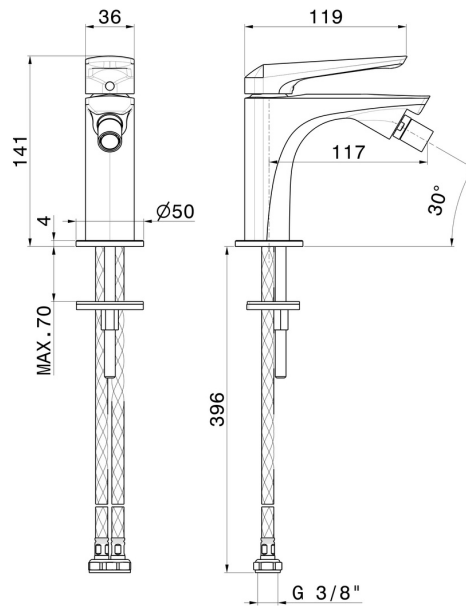

DELTA ZERO

72227.01.014

Single lever bidet mixer - finish Matt White

Without pop-up waste set

FEATURES

- | | |
|-------------------|--------------------------|
| Material | Brass |
| Technology | Save Water |
| Installation | Freestanding |
| Hole type | Single hole |
| Control type | Single lever |
| Waste / Drain set | Without waste set |
| Water mixing | Mechanical |

TECHNICAL DRAWING

DELTA ZERO

72227.01.014

Single lever bidet mixer - finish Matt White

AVAILABLE FINISHES

01.014

Matt White

01.093