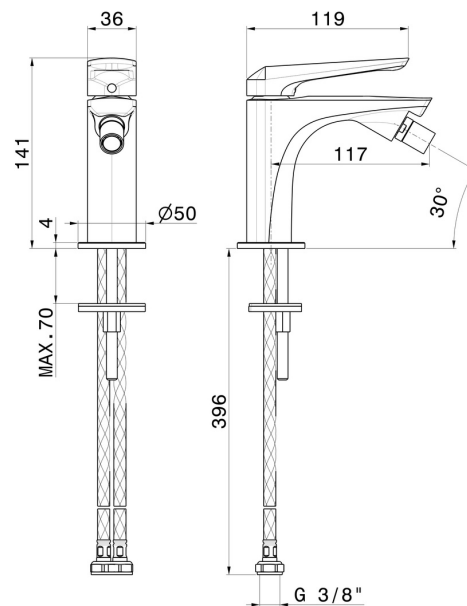

DELTA ZERO

72227.01.093

Single lever bidet mixer - finish Matt Black

Without pop-up waste set

FEATURES

- | | |
|-------------------|--------------------------|
| Material | Brass |
| Technology | Save Water |
| Installation | Freestanding |
| Hole type | Single hole |
| Control type | Single lever |
| Waste / Drain set | Without waste set |
| Water mixing | Mechanical |

TECHNICAL DRAWING

DELTA ZERO

72227.01.093

Single lever bidet mixer - finish Matt Black

AVAILABLE FINISHES

01.093

Matt Black

01.014