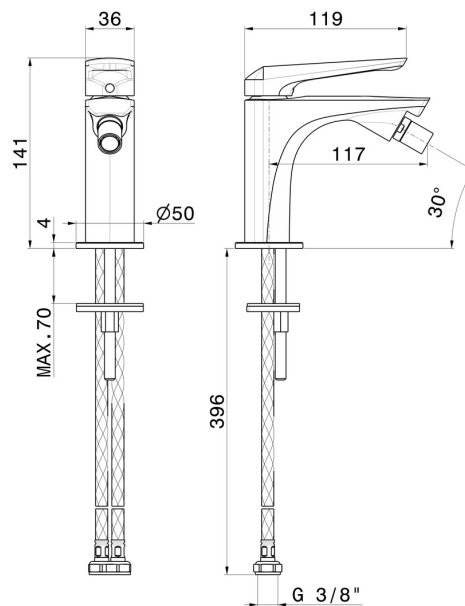

DELTA ZERO

72227.21.018

Single lever bidet mixer - finish Chrome

Without pop-up waste set

FEATURES

- | | |
|-------------------|--------------------------|
| Material | Brass |
| Technology | Save Water |
| Installation | Freestanding |
| Hole type | Single hole |
| Control type | Single lever |
| Waste / Drain set | Without waste set |
| Water mixing | Mechanical |

TECHNICAL DRAWING

DELTA ZERO

72227.21.018

Single lever bidet mixer - finish Chrome

AVAILABLE FINISHES

21.018

Chrome

01.014