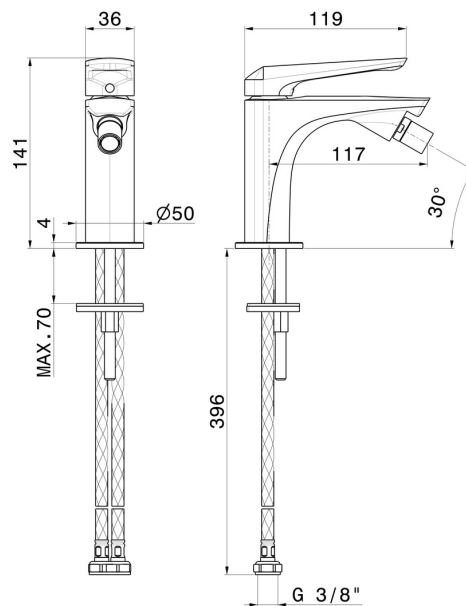

DELTA ZERO

72227.58.061

Single lever bidet mixer - finish PVD Copper Bronze

Without pop-up waste set

PVD Copper Bronze

FEATURES

Material	Brass
Technology	Save Water
Installation	Freestanding
Hole type	Single hole
Control type	Single lever
Waste / Drain set	Without waste set
Water mixing	Mechanical

TECHNICAL DRAWING

DELTA ZERO

72227.58.061

Single lever bidet mixer - finish PVD Copper Bronze

AVAILABLE FINISHES

58.061

PVD Copper Bronze

01.014