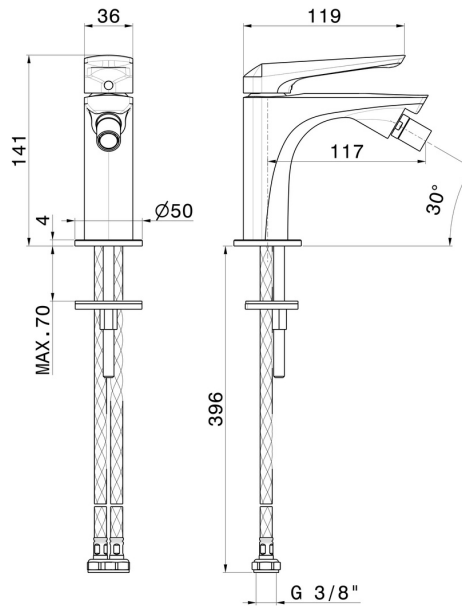

DELTA ZERO

72227.59.064

Single lever bidet mixer - finish PVD Brushed Gun Metal

Without pop-up waste set

PVD Brushed Gun Metal

FEATURES

Material	Brass
Technology	Save Water
Installation	Freestanding
Hole type	Single hole
Control type	Single lever
Waste / Drain set	Without waste set
Water mixing	Mechanical

TECHNICAL DRAWING

DELTA ZERO

72227.59.064

Single lever bidet mixer - finish PVD Brushed Gun Metal

AVAILABLE FINISHES

59.064

PVD Brushed Gun Metal

01.014