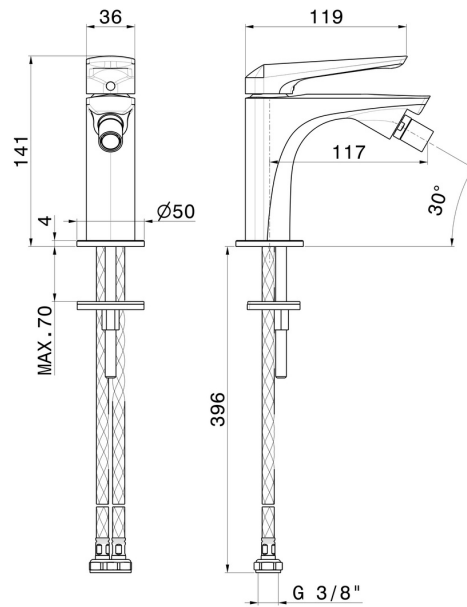

DELTA ZERO

72227.59.067

Single lever bidet mixer - finish PVD Brushed Copper Bronze

Without pop-up waste set

PVD Brushed Copper Bronze

FEATURES

Material	Brass
Technology	Save Water
Installation	Freestanding
Hole type	Single hole
Control type	Single lever
Waste / Drain set	Without waste set
Water mixing	Mechanical

TECHNICAL DRAWING

DELTA ZERO

72227.59.067

Single lever bidet mixer - finish PVD Brushed Copper Bronze

AVAILABLE FINISHES

59.067

PVD Brushed Copper Bronze

01.014