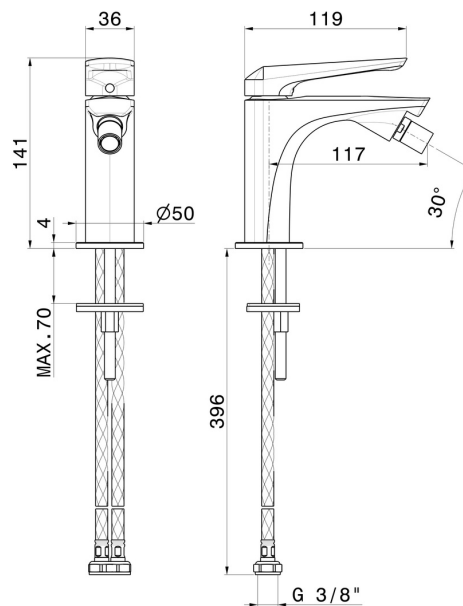

DELTA ZERO

72227.59.097

Single lever bidet mixer - finish PVD Brushed Gold

Without pop-up waste set

PVD Brushed Gold

FEATURES

Material	Brass
Technology	Save Water
Installation	Freestanding
Hole type	Single hole
Control type	Single lever
Waste / Drain set	Without waste set
Water mixing	Mechanical

TECHNICAL DRAWING

DELTA ZERO

72227.59.097

Single lever bidet mixer - finish PVD Brushed Gold

AVAILABLE FINISHES

59.097

PVD Brushed Gold

01.014