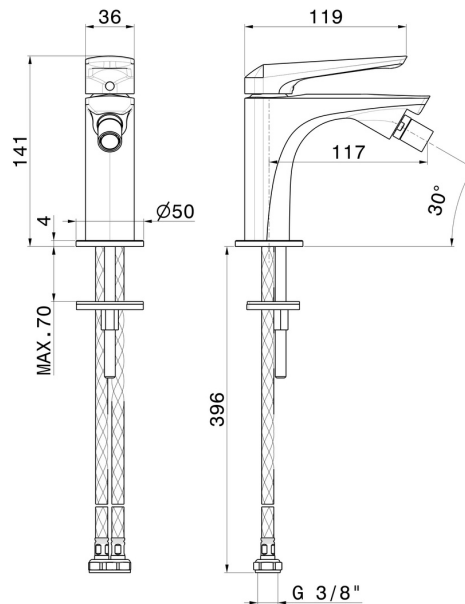

DELTA ZERO

72227.61.020

Single lever bidet mixer - finish PVD Glossy Gold

Without pop-up waste set

PVD Glossy Gold

FEATURES

- | | |
|-------------------|--------------------------|
| Material | Brass |
| Technology | Save Water |
| Installation | Freestanding |
| Hole type | Single hole |
| Control type | Single lever |
| Waste / Drain set | Without waste set |
| Water mixing | Mechanical |

TECHNICAL DRAWING

AR Preview
try it in your home

More Details
on our [website](#)

DELTA ZERO

72227.61.020

Single lever bidet mixer - finish PVD Glossy Gold

AVAILABLE FINISHES

61.020