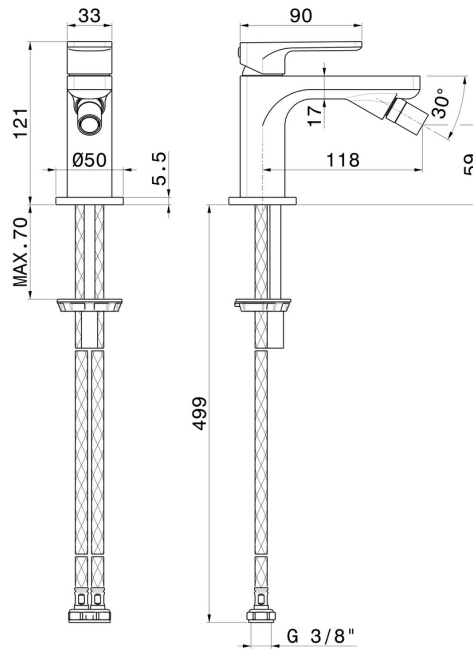

B-EASY

72624.01.014

Single lever bidet mixer - finish Matt White

Without pop-up waste set

FEATURES

- | | |
|-------------------|--------------------------|
| Material | Brass |
| Technology | Save Water |
| Installation | Freestanding |
| Hole type | Single hole |
| Control type | Single lever |
| Waste / Drain set | Without waste set |
| Water mixing | Mechanical |

TECHNICAL DRAWING

B-EASY

72624.01.014

Single lever bidet mixer - finish Matt White

AVAILABLE FINISHES

01.014

Matt White

01.093