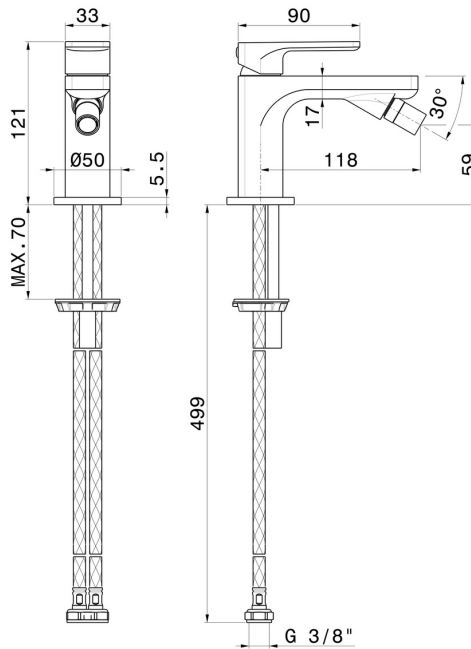

B-EASY

72624.01.093

Single lever bidet mixer - finish Matt Black

Without pop-up waste set

FEATURES

- | | |
|-------------------|--------------------------|
| Material | Brass |
| Technology | Save Water |
| Installation | Freestanding |
| Hole type | Single hole |
| Control type | Single lever |
| Waste / Drain set | Without waste set |
| Water mixing | Mechanical |

TECHNICAL DRAWING

B-EASY

72624.01.093

Single lever bidet mixer - finish Matt Black

AVAILABLE FINISHES

01.093

Matt Black

01.014