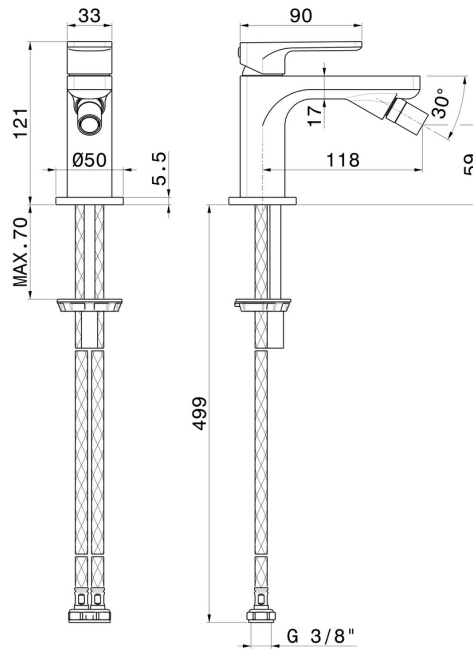

# B-EASY

**72624.21.018**

Single lever bidet mixer - finish Chrome

Without pop-up waste set

## FEATURES

- |                   |                          |
|-------------------|--------------------------|
| Material          | <b>Brass</b>             |
| Technology        | <b>Save Water</b>        |
| Installation      | <b>Freestanding</b>      |
| Hole type         | <b>Single hole</b>       |
| Control type      | <b>Single lever</b>      |
| Waste / Drain set | <b>Without waste set</b> |
| Water mixing      | <b>Mechanical</b>        |

## TECHNICAL DRAWING

**B-EASY**

**72624.21.018**

Single lever bidet mixer - finish Chrome

**AVAILABLE FINISHES**

---

**21.018**

Chrome