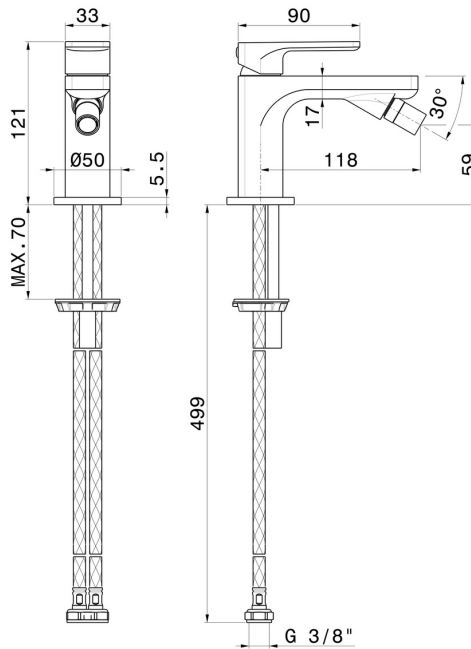

## 72624.M0.070

Single lever bidet mixer - finish Titanium Satin

Without pop-up waste set

### FEATURES

- |                   |                          |
|-------------------|--------------------------|
| Material          | <b>Brass</b>             |
| Technology        | <b>Save Water</b>        |
| Installation      | <b>Freestanding</b>      |
| Hole type         | <b>Single hole</b>       |
| Control type      | <b>Single lever</b>      |
| Waste / Drain set | <b>Without waste set</b> |
| Water mixing      | <b>Mechanical</b>        |

### TECHNICAL DRAWING

**B-EASY**

**72624.M0.070**

Single lever bidet mixer - finish Titanium Satin

**AVAILABLE FINISHES**

---

**M0.070**

Titanium Satin