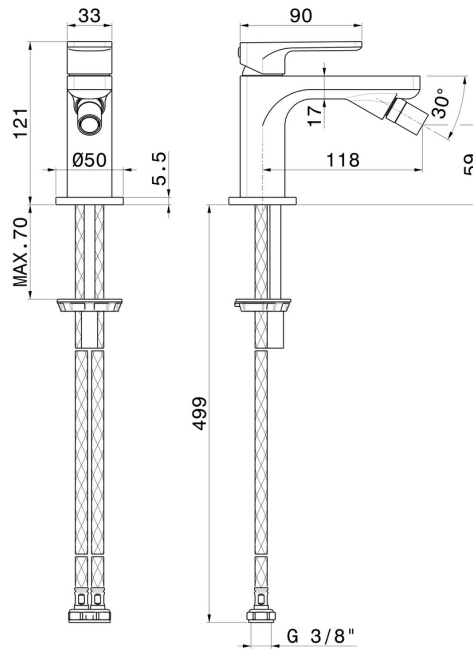

# B-EASY

**72624.M0.071**

Single lever bidet mixer - finish Gold Satin

Without pop-up waste set

## FEATURES

- |                   |                          |
|-------------------|--------------------------|
| Material          | <b>Brass</b>             |
| Technology        | <b>Save Water</b>        |
| Installation      | <b>Freestanding</b>      |
| Hole type         | <b>Single hole</b>       |
| Control type      | <b>Single lever</b>      |
| Waste / Drain set | <b>Without waste set</b> |
| Water mixing      | <b>Mechanical</b>        |

## TECHNICAL DRAWING

**B-EASY**

**72624.M0.071**

Single lever bidet mixer - finish Gold Satin

**AVAILABLE FINISHES**

---

**M0.071**

Gold Satin