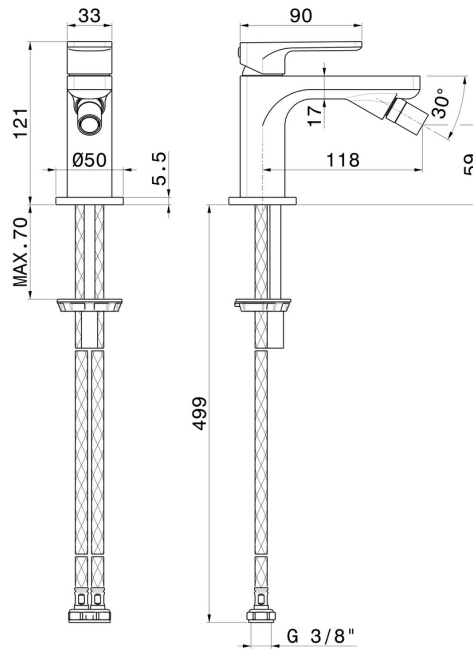

B-EASY

72624.M0.072

Single lever bidet mixer - finish Copper Satin

Without pop-up waste set

FEATURES

- | | |
|-------------------|--------------------------|
| Material | Brass |
| Technology | Save Water |
| Installation | Freestanding |
| Hole type | Single hole |
| Control type | Single lever |
| Waste / Drain set | Without waste set |
| Water mixing | Mechanical |

TECHNICAL DRAWING

B-EASY

72624.M0.072

Single lever bidet mixer - finish Copper Satin

AVAILABLE FINISHES

M0.072

Copper Satin

01.014