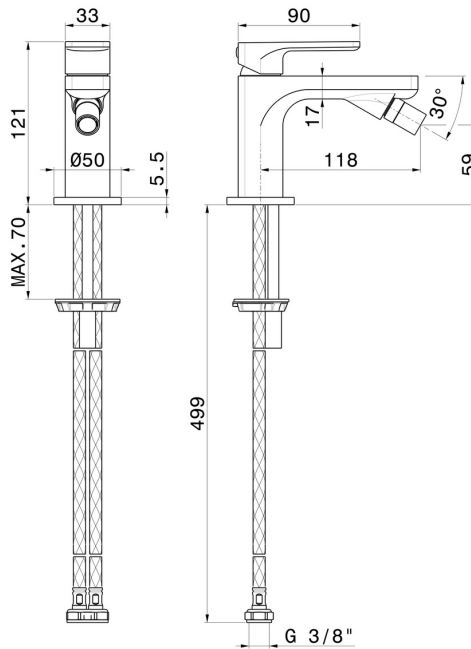

## 72624.M0.075

Single lever bidet mixer - finish Copper Glossy

Without pop-up waste set

### FEATURES

Material	<b>Brass</b>
Technology	<b>Save Water</b>
Installation	<b>Freestanding</b>
Hole type	<b>Single hole</b>
Control type	<b>Single lever</b>
Waste / Drain set	<b>Without waste set</b>
Water mixing	<b>Mechanical</b>

### TECHNICAL DRAWING

**B-EASY**

**72624.M0.075**

Single lever bidet mixer - finish Copper Glossy

**AVAILABLE FINISHES**

---

**M0.075**

Copper Glossy