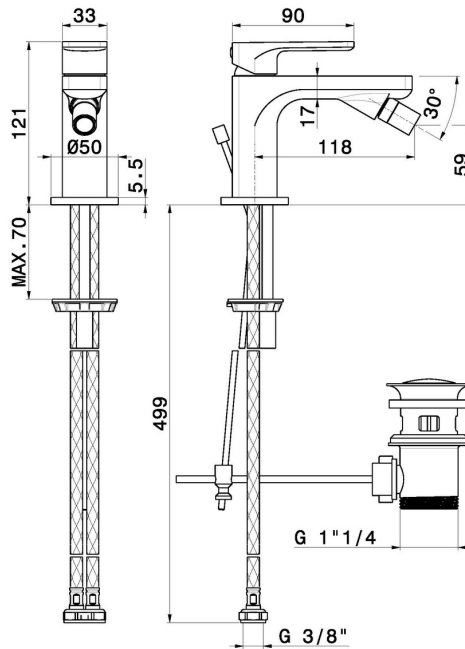

B-EASY

72625.01.014

Single lever bidet mixer - finish Matt White

Matt White

FEATURES

| | |
|-------------------|-----------------------|
| Material | Brass |
| Technology | Save Water |
| Installation | Freestanding |
| Hole type | Single hole |
| Control type | Single lever |
| Waste / Drain set | With waste set |
| Water mixing | Mechanical |

TECHNICAL DRAWING

B-EASY

72625.01.014

Single lever bidet mixer - finish Matt White

AVAILABLE FINISHES

01.014

Matt White

01.093