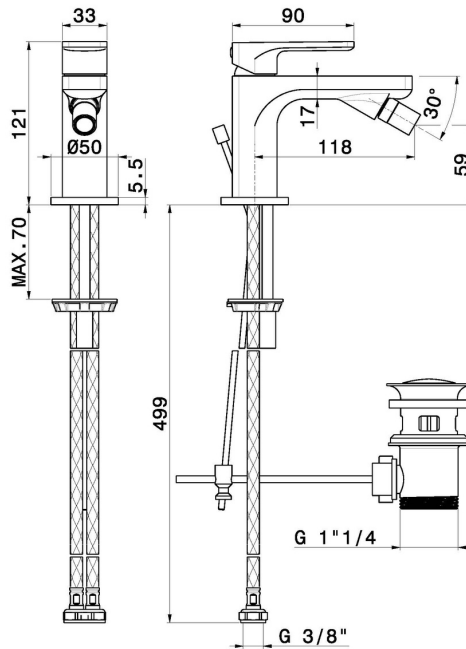

B-EASY

72625.01.093

Single lever bidet mixer - finish Matt Black

FEATURES

- | | |
|-------------------|-----------------------|
| Material | Brass |
| Technology | Save Water |
| Installation | Freestanding |
| Hole type | Single hole |
| Control type | Single lever |
| Waste / Drain set | With waste set |
| Water mixing | Mechanical |

TECHNICAL DRAWING

 **AR Preview**
try it in your home

More Details
on our [website](#)

B-EASY

72625.01.093

Single lever bidet mixer - finish Matt Black

AVAILABLE FINISHES

01.093