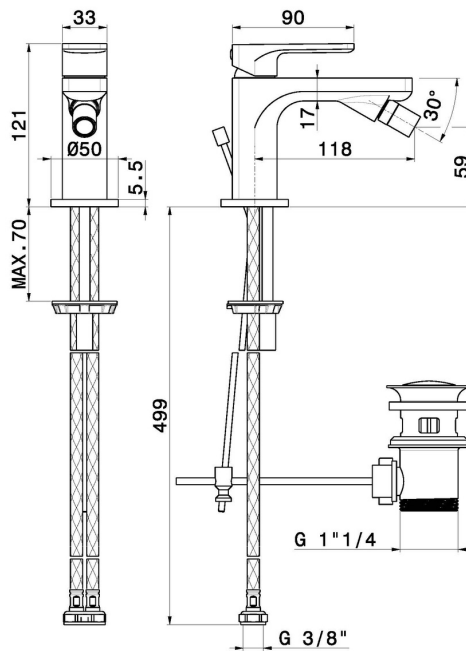

B-EASY

72625.21.018

Single lever bidet mixer - finish Chrome

Chrome

FEATURES

- | | |
|-------------------|-----------------------|
| Material | Brass |
| Technology | Save Water |
| Installation | Freestanding |
| Hole type | Single hole |
| Control type | Single lever |
| Waste / Drain set | With waste set |
| Water mixing | Mechanical |

TECHNICAL DRAWING

 **AR Preview**
try it in your home

More Details
on our [website](#)

B-EASY

72625.21.018

Single lever bidet mixer - finish Chrome

AVAILABLE FINISHES

21.018