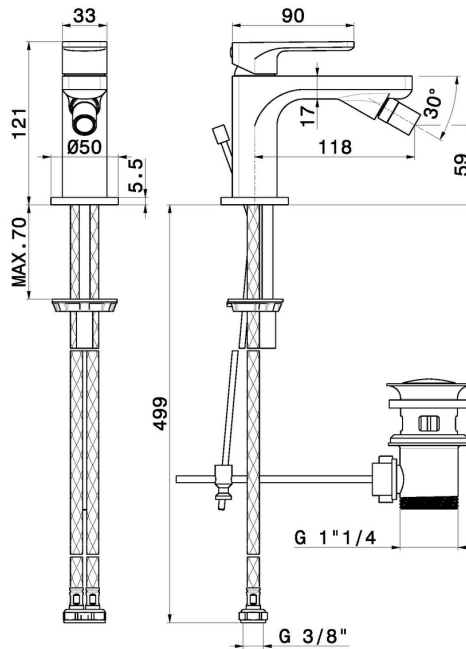

B-EASY

72625.M0.070

Single lever bidet mixer - finish Titanium Satin

Titanium Satin

FEATURES

- | | |
|-------------------|-----------------------|
| Material | Brass |
| Technology | Save Water |
| Installation | Freestanding |
| Hole type | Single hole |
| Control type | Single lever |
| Waste / Drain set | With waste set |
| Water mixing | Mechanical |

TECHNICAL DRAWING

 **AR Preview**
try it in your home

More Details
on our [website](#)

B-EASY

72625.M0.070

Single lever bidet mixer - finish Titanium Satin

AVAILABLE FINISHES

M0.070