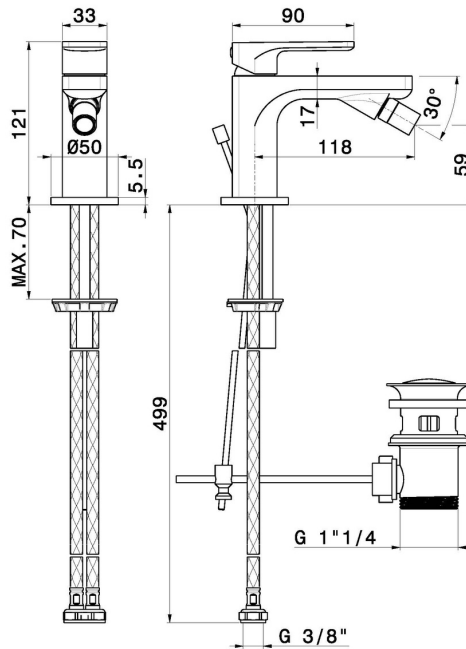

B-EASY

72625.M0.071

Single lever bidet mixer - finish Gold Satin

FEATURES

- | | |
|-------------------|-----------------------|
| Material | Brass |
| Technology | Save Water |
| Installation | Freestanding |
| Hole type | Single hole |
| Control type | Single lever |
| Waste / Drain set | With waste set |
| Water mixing | Mechanical |

TECHNICAL DRAWING

 **AR Preview**
try it in your home

More Details
on our [website](#)

B-EASY

72625.M0.071

Single lever bidet mixer - finish Gold Satin

AVAILABLE FINISHES

M0.071