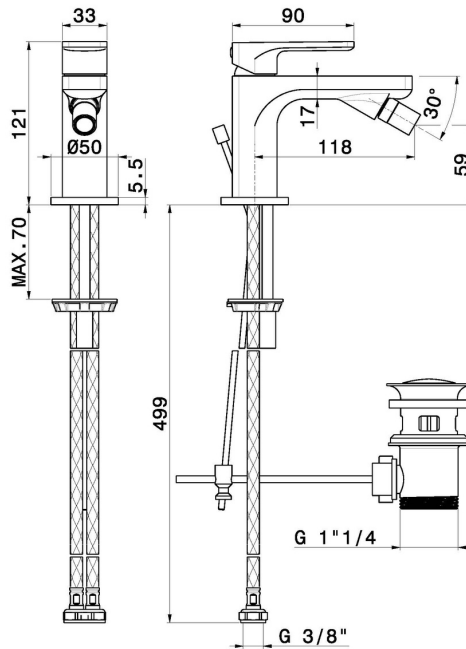

TECHNICAL DRAWING

AR Preview
try it in your home

More Details
on our [website](#)