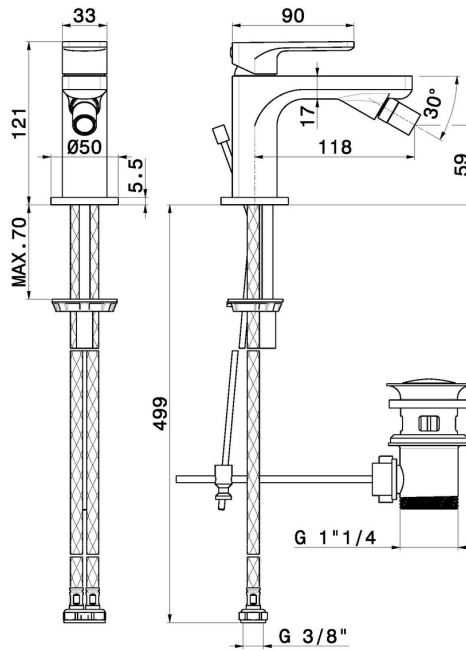

B-EASY

72625.M0.075

Single lever bidet mixer - finish Copper Glossy

Copper Glossy

FEATURES

Material	Brass
Technology	Save Water
Installation	Freestanding
Hole type	Single hole
Control type	Single lever
Waste / Drain set	With waste set
Water mixing	Mechanical

TECHNICAL DRAWING

B-EASY

72625.M0.075

Single lever bidet mixer - finish Copper Glossy

AVAILABLE FINISHES

 **M0.075**
Copper Glossy

 **01.014**
finish Matt White

 **01.093**
finish Matt Black