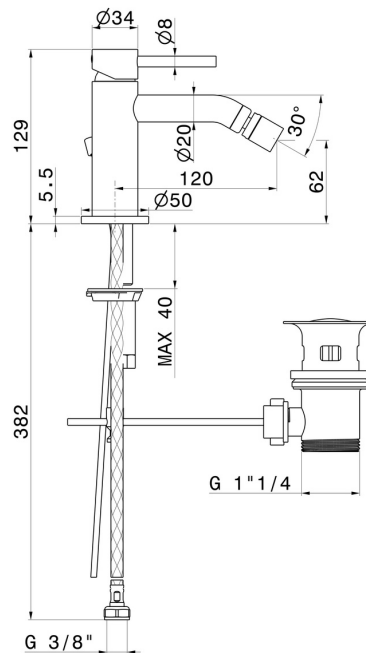

# X-WAY

**73925.01.014**

Single lever bidet mixer - finish Matt White

## FEATURES

- |                   |                       |
|-------------------|-----------------------|
| Material          | <b>Brass</b>          |
| Technology        | <b>Save Water</b>     |
| Installation      | <b>Freestanding</b>   |
| Hole type         | <b>Single hole</b>    |
| Control type      | <b>Single lever</b>   |
| Waste / Drain set | <b>With waste set</b> |
| Water mixing      | <b>Mechanical</b>     |

## TECHNICAL DRAWING

 **AR Preview**  
try it in your home

**More Details**  
on our [website](#)

**X-WAY**

**73925.01.014**

Single lever bidet mixer - finish Matt White

**AVAILABLE FINISHES**

---