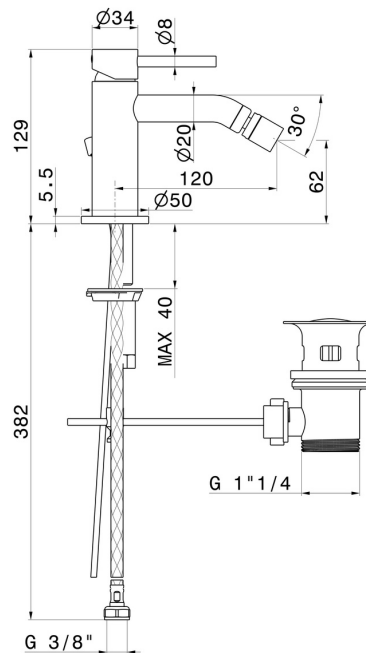

TECHNICAL DRAWING