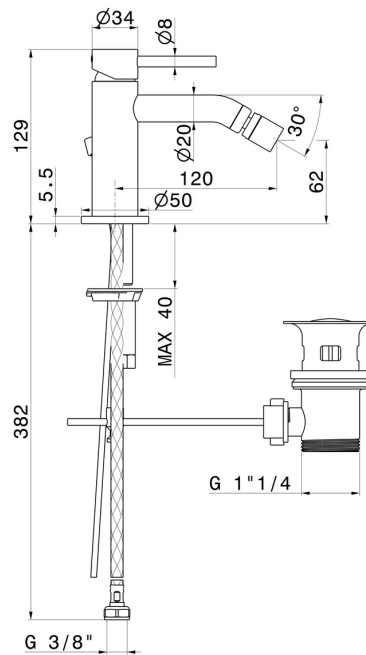

X-WAY

73925.21.018

Single lever bidet mixer - finish Chrome

Chrome

FEATURES

Material	Brass
Technology	Save Water
Installation	Freestanding
Hole type	Single hole
Control type	Single lever
Waste / Drain set	With waste set
Water mixing	Mechanical

TECHNICAL DRAWING

X-WAY

73925.21.018

Single lever bidet mixer - finish Chrome

AVAILABLE FINISHES

21.018

Chrome

01.014