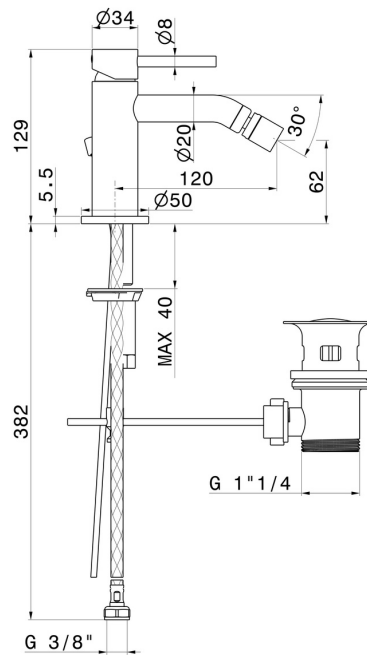

X-WAY

73925.47.083

Single lever bidet mixer - finish Groove Bronze

Groove Bronze

FEATURES

Material	Brass
Technology	Save Water
Installation	Freestanding
Hole type	Single hole
Control type	Single lever
Waste / Drain set	With waste set
Water mixing	Mechanical

TECHNICAL DRAWING

X-WAY

73925.47.083

Single lever bidet mixer - finish Groove Bronze

AVAILABLE FINISHES

47.083

Groove Bronze

01.014