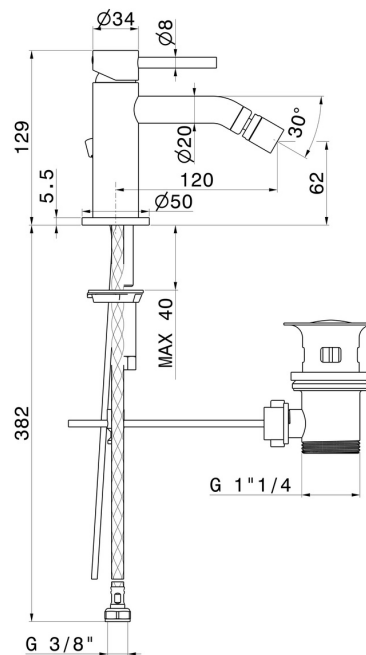

TECHNICAL DRAWING