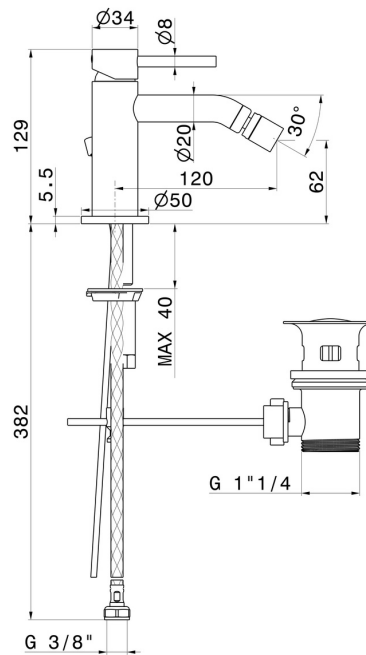

# X-WAY

**73925.59.066**

Single lever bidet mixer - finish PVD Brushed steel

PVD Brushed steel

## FEATURES

Material	<b>Brass</b>
Technology	<b>Save Water</b>
Installation	<b>Freestanding</b>
Hole type	<b>Single hole</b>
Control type	<b>Single lever</b>
Waste / Drain set	<b>With waste set</b>
Water mixing	<b>Mechanical</b>

## TECHNICAL DRAWING

**X-WAY**

**73925.59.066**

Single lever bidet mixer - finish PVD Brushed steel

**AVAILABLE FINISHES**

---

**59.066**

PVD Brushed steel