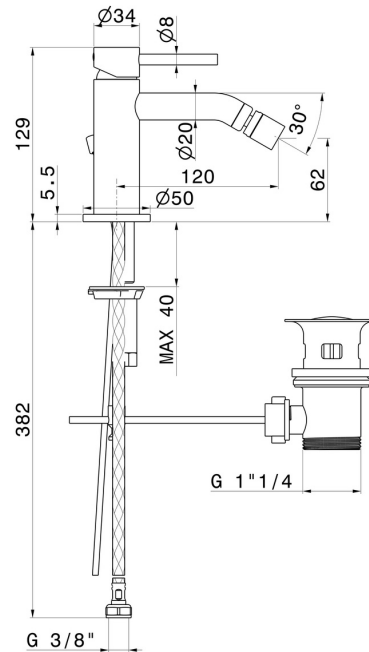

# X-WAY

**73925.59.067**

Single lever bidet mixer - finish PVD Brushed Copper Bronze

PVD Brushed Copper Bronze

## FEATURES

Material	<b>Brass</b>
Technology	<b>Save Water</b>
Installation	<b>Freestanding</b>
Hole type	<b>Single hole</b>
Control type	<b>Single lever</b>
Waste / Drain set	<b>With waste set</b>
Water mixing	<b>Mechanical</b>

## TECHNICAL DRAWING

**X-WAY**

**73925.59.067**

Single lever bidet mixer - finish PVD Brushed Copper Bronze

**AVAILABLE FINISHES**

---

**59.067**

PVD Brushed Copper Bronze