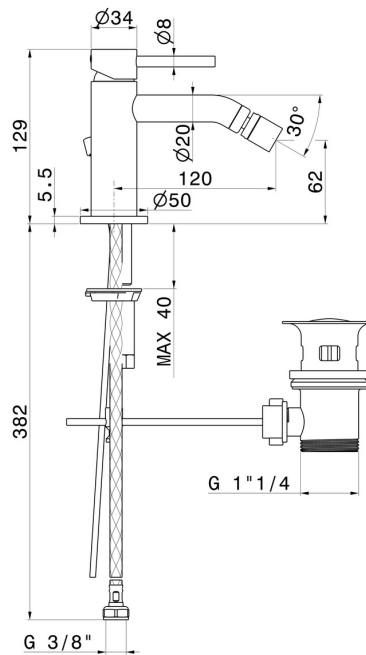

X-WAY

73925.59.097

Single lever bidet mixer - finish PVD Brushed Gold

PVD Brushed Gold

FEATURES

Material	Brass
Technology	Save Water
Installation	Freestanding
Hole type	Single hole
Control type	Single lever
Waste / Drain set	With waste set
Water mixing	Mechanical

TECHNICAL DRAWING

X-WAY

73925.59.097

Single lever bidet mixer - finish PVD Brushed Gold

AVAILABLE FINISHES

59.097

PVD Brushed Gold

01.014