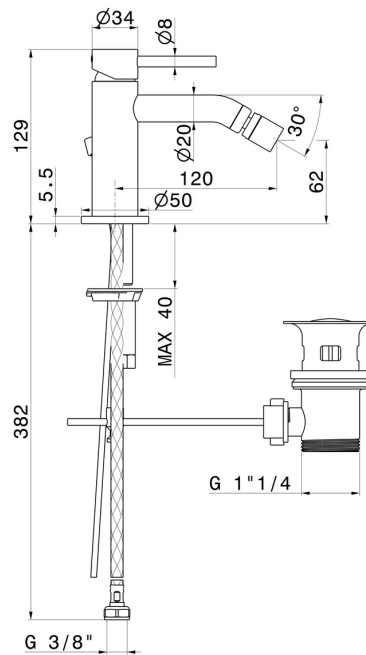

X-WAY

73925.M0.071

Single lever bidet mixer - finish Gold Satin

Gold Satin

FEATURES

Material	Brass
Technology	Save Water
Installation	Freestanding
Hole type	Single hole
Control type	Single lever
Waste / Drain set	With waste set
Water mixing	Mechanical

TECHNICAL DRAWING

X-WAY

73925.M0.071

Single lever bidet mixer - finish Gold Satin

AVAILABLE FINISHES

M0.071

Gold Satin

01.014