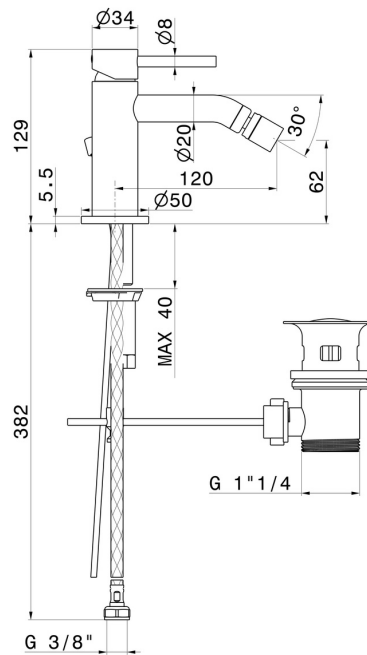

X-WAY

73925.M0.072

Single lever bidet mixer - finish Copper Satin

Copper Satin

FEATURES

- | | |
|-------------------|-----------------------|
| Material | Brass |
| Technology | Save Water |
| Installation | Freestanding |
| Hole type | Single hole |
| Control type | Single lever |
| Waste / Drain set | With waste set |
| Water mixing | Mechanical |

TECHNICAL DRAWING

 **AR Preview**
try it in your home

More Details
on our [website](#)

X-WAY

73925.M0.072

Single lever bidet mixer - finish Copper Satin

AVAILABLE FINISHES

M0.072