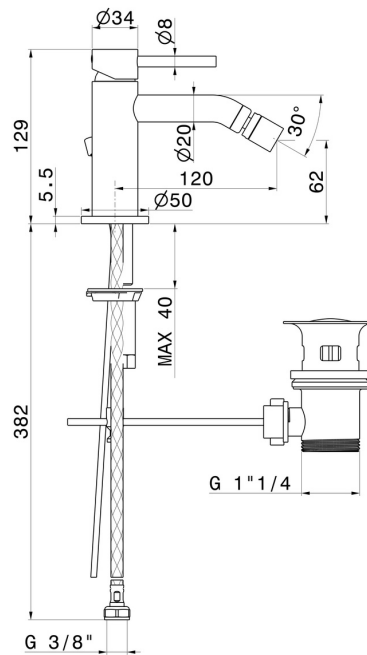

X-WAY

73925.M0.075

Single lever bidet mixer - finish Copper Glossy

FEATURES

Material	Brass
Technology	Save Water
Installation	Freestanding
Hole type	Single hole
Control type	Single lever
Waste / Drain set	With waste set
Water mixing	Mechanical

TECHNICAL DRAWING

X-WAY

73925.M0.075

Single lever bidet mixer - finish Copper Glossy

AVAILABLE FINISHES

M0.075

Copper Glossy

01.014