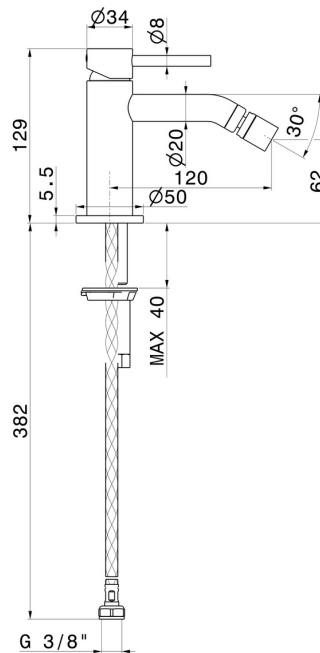

X-WAY

73927.01.014

Single lever bidet mixer - finish Matt White

Without pop-up waste set

FEATURES

- | | |
|-------------------|--------------------------|
| Material | Brass |
| Technology | Save Water |
| Installation | Freestanding |
| Hole type | Single hole |
| Control type | Single lever |
| Waste / Drain set | Without waste set |
| Water mixing | Mechanical |

TECHNICAL DRAWING

X-WAY

73927.01.014

Single lever bidet mixer - finish Matt White

AVAILABLE FINISHES

01.014

Matt White

01.093