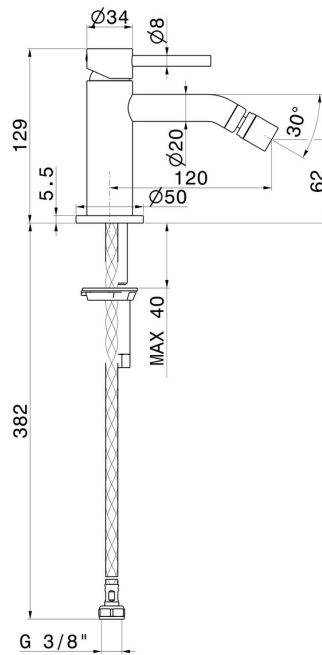

X-WAY

73927.01.093

Single lever bidet mixer - finish Matt Black

Without pop-up waste set

FEATURES

- | | |
|-------------------|--------------------------|
| Material | Brass |
| Technology | Save Water |
| Installation | Freestanding |
| Hole type | Single hole |
| Control type | Single lever |
| Waste / Drain set | Without waste set |
| Water mixing | Mechanical |

TECHNICAL DRAWING

X-WAY

73927.01.093

Single lever bidet mixer - finish Matt Black

AVAILABLE FINISHES

01.093

Matt Black

01.014