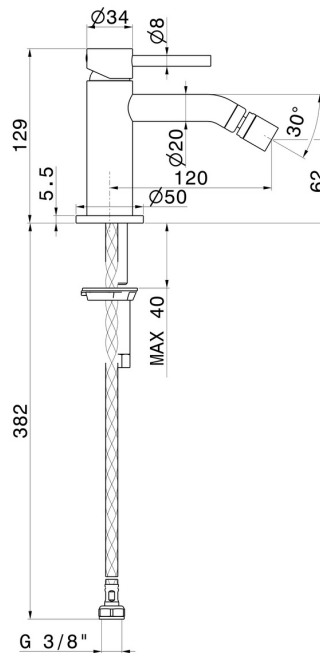

X-WAY

73927.21.018

Single lever bidet mixer - finish Chrome

Without pop-up waste set

Chrome

FEATURES

- | | |
|-------------------|--------------------------|
| Material | Brass |
| Technology | Save Water |
| Installation | Freestanding |
| Hole type | Single hole |
| Control type | Single lever |
| Waste / Drain set | Without waste set |
| Water mixing | Mechanical |

TECHNICAL DRAWING

 **AR Preview**
try it in your home

More Details
on our [website](#)

X-WAY

73927.21.018

Single lever bidet mixer - finish Chrome

AVAILABLE FINISHES

21.018