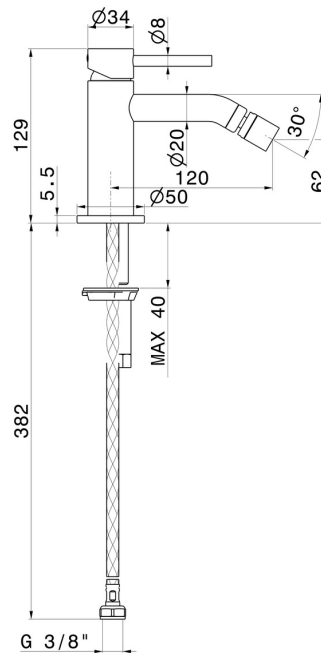

X-WAY

73927.47.083

Single lever bidet mixer - finish Groove Bronze

Without pop-up waste set

Groove Bronze

FEATURES

Material	Brass
Technology	Save Water
Installation	Freestanding
Hole type	Single hole
Control type	Single lever
Waste / Drain set	Without waste set
Water mixing	Mechanical

TECHNICAL DRAWING

X-WAY

73927.47.083

Single lever bidet mixer - finish Groove Bronze

AVAILABLE FINISHES

47.083

Groove Bronze

01.014