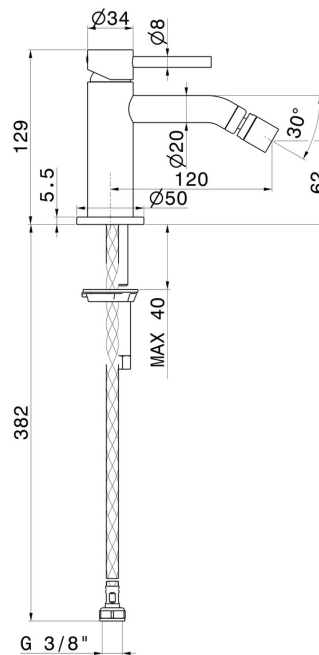

# X-WAY

**73927.59.064**

Single lever bidet mixer - finish PVD Brushed Gun Metal

Without pop-up waste set

## FEATURES

- |                   |                          |
|-------------------|--------------------------|
| Material          | <b>Brass</b>             |
| Technology        | <b>Save Water</b>        |
| Installation      | <b>Freestanding</b>      |
| Hole type         | <b>Single hole</b>       |
| Control type      | <b>Single lever</b>      |
| Waste / Drain set | <b>Without waste set</b> |
| Water mixing      | <b>Mechanical</b>        |

## TECHNICAL DRAWING

**X-WAY**

**73927.59.064**

Single lever bidet mixer - finish PVD Brushed Gun Metal

**AVAILABLE FINISHES**

---

**59.064**

PVD Brushed Gun Metal