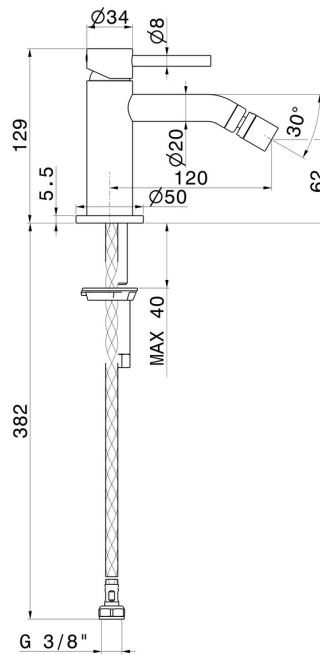

X-WAY

73927.59.066

Single lever bidet mixer - finish PVD Brushed steel

Without pop-up waste set

PVD Brushed steel

FEATURES

Material	Brass
Technology	Save Water
Installation	Freestanding
Hole type	Single hole
Control type	Single lever
Waste / Drain set	Without waste set
Water mixing	Mechanical

TECHNICAL DRAWING

X-WAY

73927.59.066

Single lever bidet mixer - finish PVD Brushed steel

AVAILABLE FINISHES

59.066

PVD Brushed steel

01.014