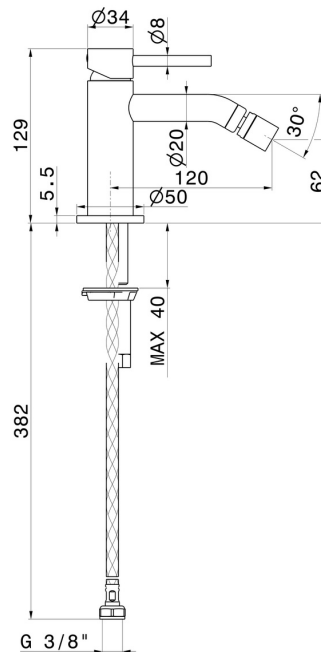

X-WAY

73927.59.067

Single lever bidet mixer - finish PVD Brushed Copper Bronze

Without pop-up waste set

PVD Brushed Copper Bronze

FEATURES

Material	Brass
Technology	Save Water
Installation	Freestanding
Hole type	Single hole
Control type	Single lever
Waste / Drain set	Without waste set
Water mixing	Mechanical

TECHNICAL DRAWING

X-WAY

73927.59.067

Single lever bidet mixer - finish PVD Brushed Copper Bronze

AVAILABLE FINISHES

59.067

PVD Brushed Copper Bronze

01.014