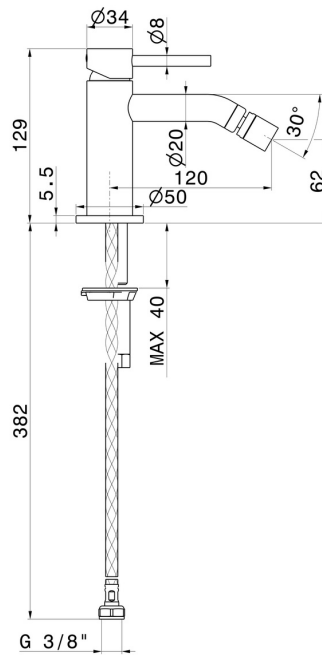

X-WAY

73927.59.097

Single lever bidet mixer - finish PVD Brushed Gold

Without pop-up waste set

PVD Brushed Gold

FEATURES

Material	Brass
Technology	Save Water
Installation	Freestanding
Hole type	Single hole
Control type	Single lever
Waste / Drain set	Without waste set
Water mixing	Mechanical

TECHNICAL DRAWING

X-WAY

73927.59.097

Single lever bidet mixer - finish PVD Brushed Gold

AVAILABLE FINISHES

59.097

PVD Brushed Gold

01.014