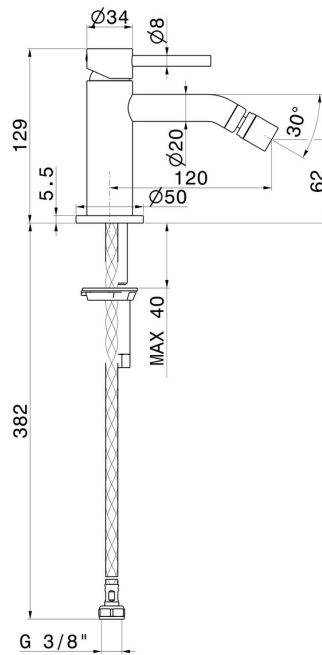

X-WAY

73927.M0.071

Single lever bidet mixer - finish Gold Satin

Without pop-up waste set

FEATURES

Material	Brass
Technology	Save Water
Installation	Freestanding
Hole type	Single hole
Control type	Single lever
Waste / Drain set	Without waste set
Water mixing	Mechanical

TECHNICAL DRAWING

X-WAY

73927.M0.071

Single lever bidet mixer - finish Gold Satin

AVAILABLE FINISHES

M0.071

Gold Satin

01.014