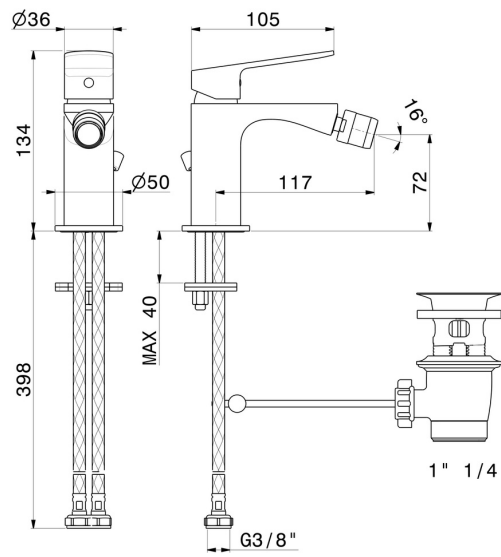

RISE UP

74025.01.093

Single lever bidet mixer - finish Matt Black

FEATURES

Material	Brass
Technology	Save Water
Installation	Freestanding
Hole type	Single hole
Control type	Single lever
Waste / Drain set	With waste set
Water mixing	Mechanical

TECHNICAL DRAWING

RISE UP

74025.01.093

Single lever bidet mixer - finish Matt Black

AVAILABLE FINISHES

01.093

Matt Black

21.018