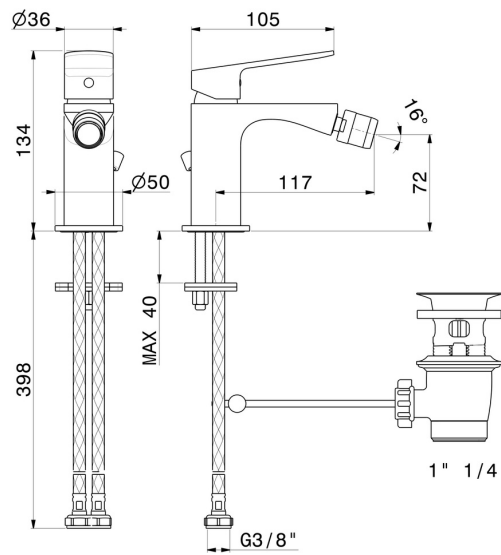

RISE UP

74025.21.018

Single lever bidet mixer - finish Chrome

Chrome

FEATURES

Material	Brass
Technology	Save Water
Installation	Freestanding
Hole type	Single hole
Control type	Single lever
Waste / Drain set	With waste set
Water mixing	Mechanical

TECHNICAL DRAWING

RISE UP

74025.21.018

Single lever bidet mixer - finish Chrome

AVAILABLE FINISHES

21.018

Chrome

01.093