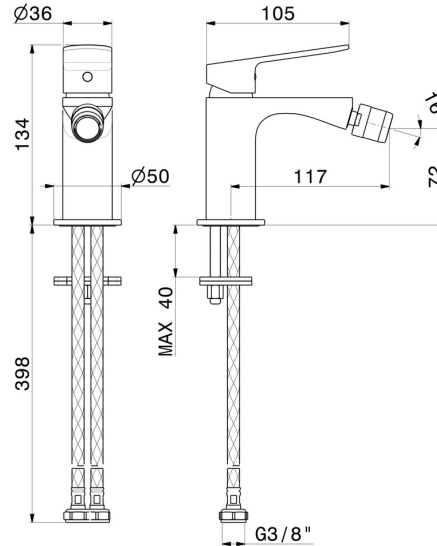

# RISE UP

**74026.01.093**

Single lever bidet mixer - finish Matt Black

Without pop-up waste set

## FEATURES

- |                   |                          |
|-------------------|--------------------------|
| Material          | <b>Brass</b>             |
| Technology        | <b>Save Water</b>        |
| Installation      | <b>Freestanding</b>      |
| Hole type         | <b>Single hole</b>       |
| Control type      | <b>Single lever</b>      |
| Waste / Drain set | <b>Without waste set</b> |
| Water mixing      | <b>Mechanical</b>        |

## TECHNICAL DRAWING

 **AR Preview**  
try it in your home

**More Details**  
on our [website](#)

**RISE UP**

**74026.01.093**

Single lever bidet mixer - finish Matt Black

**AVAILABLE FINISHES**

---