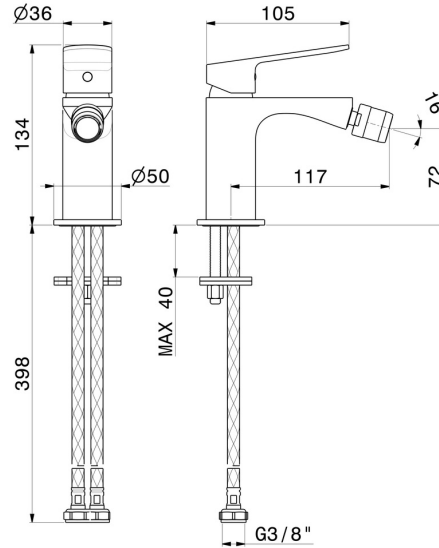

RISE UP

74026.21.018

Single lever bidet mixer - finish Chrome

Without pop-up waste set

FEATURES

- | | |
|-------------------|--------------------------|
| Material | Brass |
| Technology | Save Water |
| Installation | Freestanding |
| Hole type | Single hole |
| Control type | Single lever |
| Waste / Drain set | Without waste set |
| Water mixing | Mechanical |

TECHNICAL DRAWING

 **AR Preview**
try it in your home

More Details
on our [website](#)

RISE UP

74026.21.018

Single lever bidet mixer - finish Chrome

AVAILABLE FINISHES

21.018