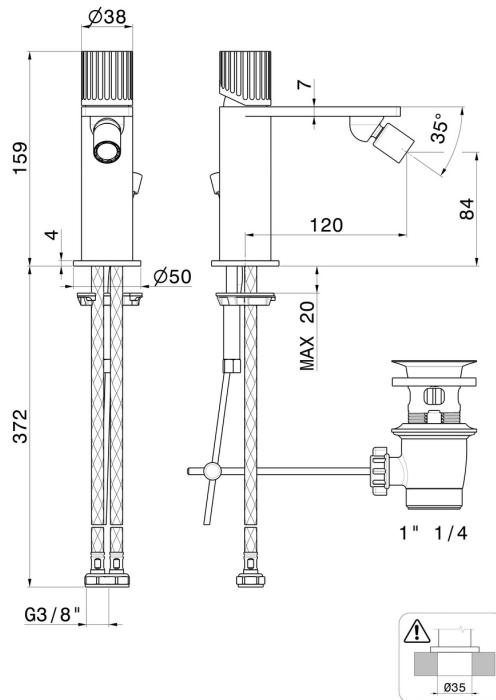

STEEL LINE

74225x.59.064

Single lever bidet mixer - finish PVD Brushed Gun Metal

PVD Brushed Gun Metal

FEATURES

Material	Stainless Steel
Technology	Save Water
Installation	Freestanding
Hole type	Single hole
Control type	Single lever
Waste / Drain set	With waste set
Water mixing	Mechanical

TECHNICAL DRAWING

STEEL LINE

74225x.59.064

Single lever bidet mixer - finish PVD Brushed Gun Metal

AVAILABLE FINISHES

59.064

PVD Brushed Gun Metal

50.050