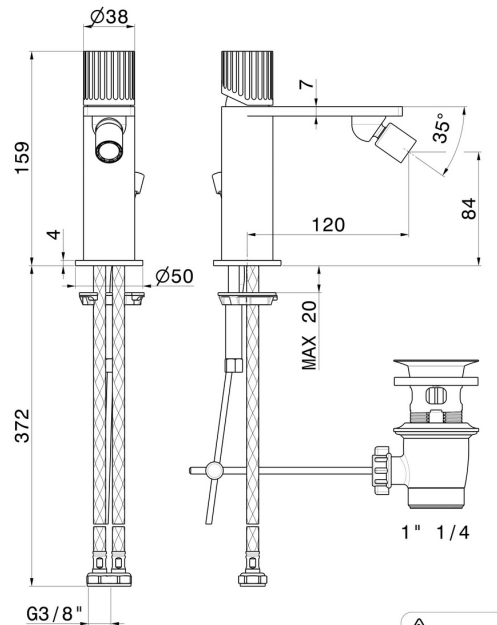

STEEL LINE

74225x.59.067

Single lever bidet mixer - finish PVD Brushed Copper Bronze

PVD Brushed Copper Bronze

FEATURES

Material	Stainless Steel
Technology	Save Water
Installation	Freestanding
Hole type	Single hole
Control type	Single lever
Waste / Drain set	With waste set
Water mixing	Mechanical

TECHNICAL DRAWING

STEEL LINE

74225x.59.067

Single lever bidet mixer - finish PVD Brushed Copper Bronze

AVAILABLE FINISHES

59.067

PVD Brushed Copper Bronze

50.050